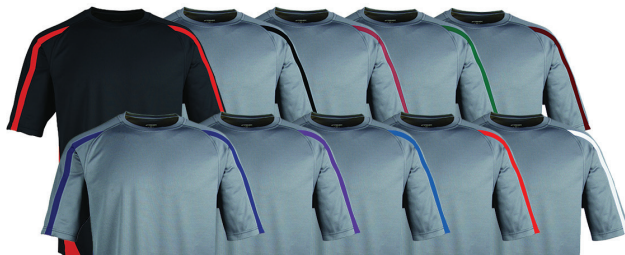

10 COLORS AVAILABLE

Black / Scarlet   Graphite / Black   Graphite / Cardinal   Graphite / Forest   Graphite / Maroon

Graphite / Navy   Graphite / Purple   Graphite / Royal   Graphite / Scarlet   Graphite / White

11 COLORS AVAILABLE

Black / Scarlet   Black / White   Graphite / Black   Graphite / Scarlet   Graphite / Forest   Graphite / Maroon